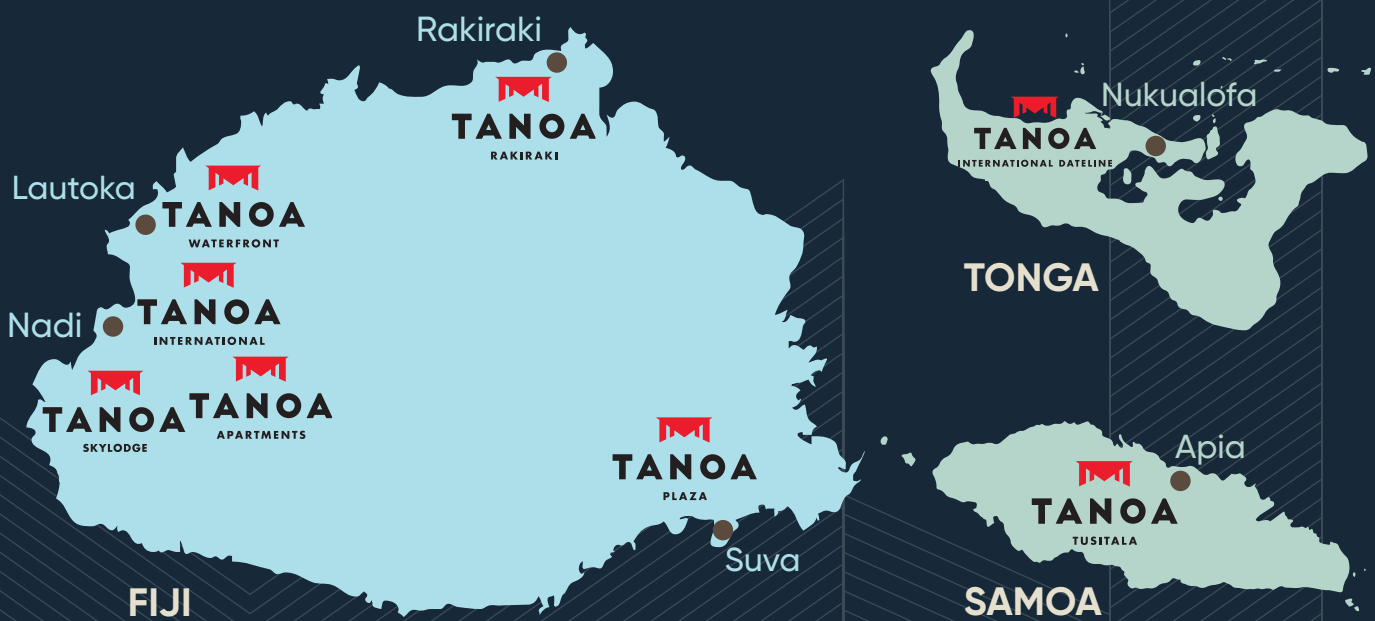

HOTEL FACT SHEET

Tanoa Rakiraki Hotel is your gateway to the "real" Fiji. Located halfway between Nadi and Suva, and just two minutes from Rakiraki township, with 43 rooms, the hotel is your gateway to the northern outer island resorts. It is a beautiful two and a half-hour drive from Nadi International Airport along the scenic King's highway. Rakiraki is a quaint rural township that offers an insight into traditional Fiji.

We also cater for private functions for up to 100 guests.

Come stay with us around the pacific

FIJI

TONGA

SAMOA

Visit us at www.tanoahotels.com for best price guarantee

TANOVA

HOTEL GROUP

Need a place to stay?

LOOK NO FURTHER THAN TANOVA HOTELS,
YOUR HOME AWAY FROM HOME

TANOVA
HOTEL GROUP

8 HOTELS ACROSS FIJI, SAMOA AND TONGA.

For the guaranteed best price, book direct with us.

tanoahotels.com